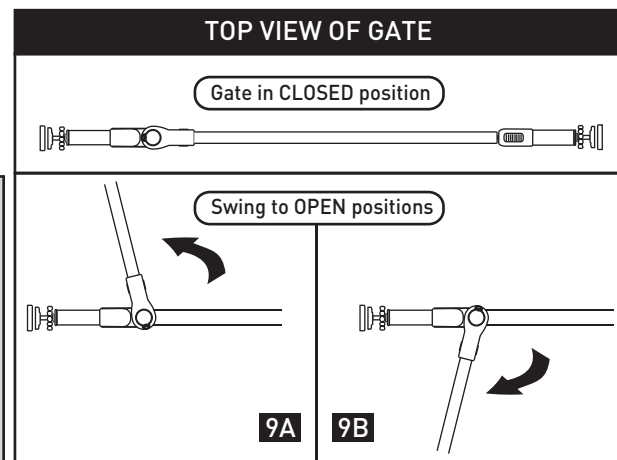

9. For easy walk through use Smart Stay Open System: To engage the Smart Stay Open System swing gate in chosen direction to its maximum opening. Gate will stay open (9A/9B). Close as required. Caution: Keep gate closed when children are present.