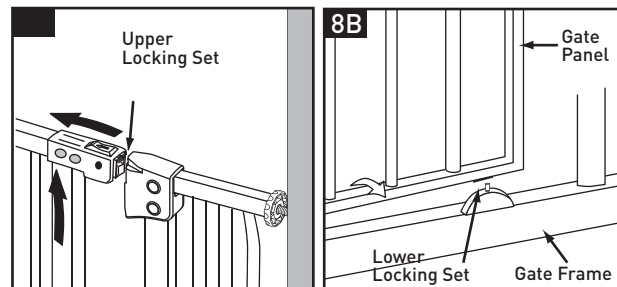

OPERATION

8. Close the gate until it is fully locked with Upper and Lower Locking sets engaged.