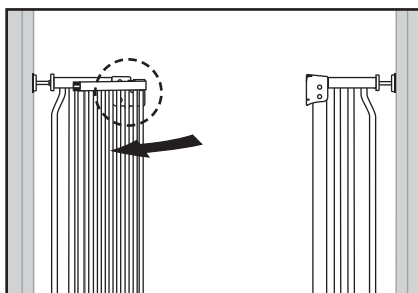

9. For easy walk through use Smart Stay Open System: To engage the Smart Stay Open System swing gate in chosen direction to its maximum opening. Gate will stay open (9A/9B). Close as required. Caution: Keep gate closed when children are present.