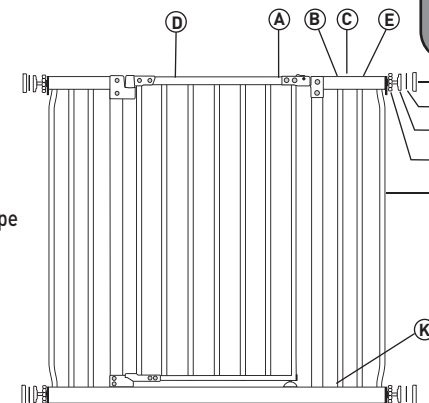

PARTS LIST

- A - Gate Panel
- B - Upper Locking Set
- C - Gate Release Switch
- D - Smart Open-Hold System
- E - Right Upper Corner
- F - Tension Knobs
- G - Bolts with Rubber Pads
- H - Double-sided Adhesive Tape
- I - Mounting Cups
- J - Gate Frame
- K - Lower Locking Set